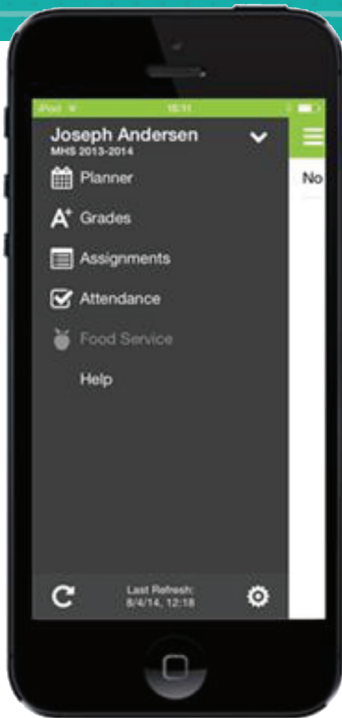

# Campus Mobile Portal for Parents and Students

Parents and students can now access their Campus Portal information on Android and iOS devices using the Campus Mobile Portal app.

## Daily Planner

View today's schedule and assignments due for each class.